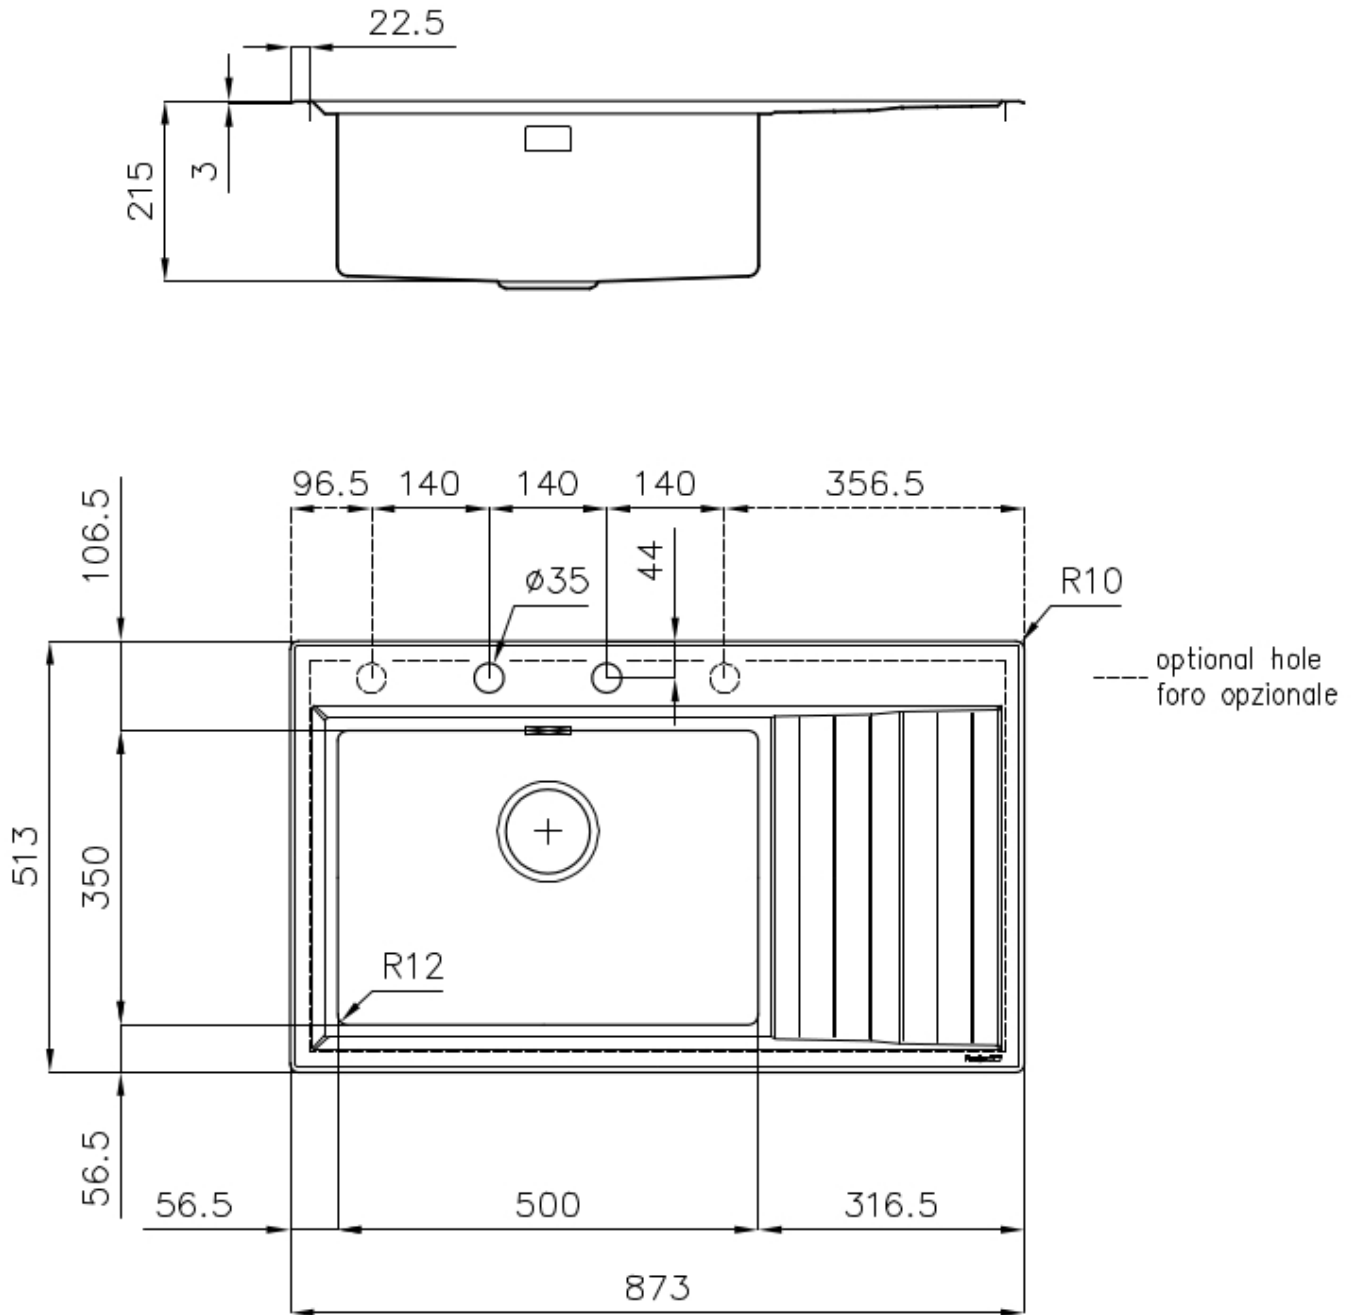

TECHNICAL DATA