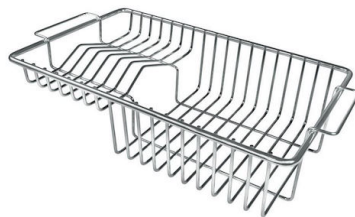

## OPTIONAL ACCESSORIES

**Iroko-wood chopping board**  
8643 117

**Stainless steel plate rack**  
8100 305